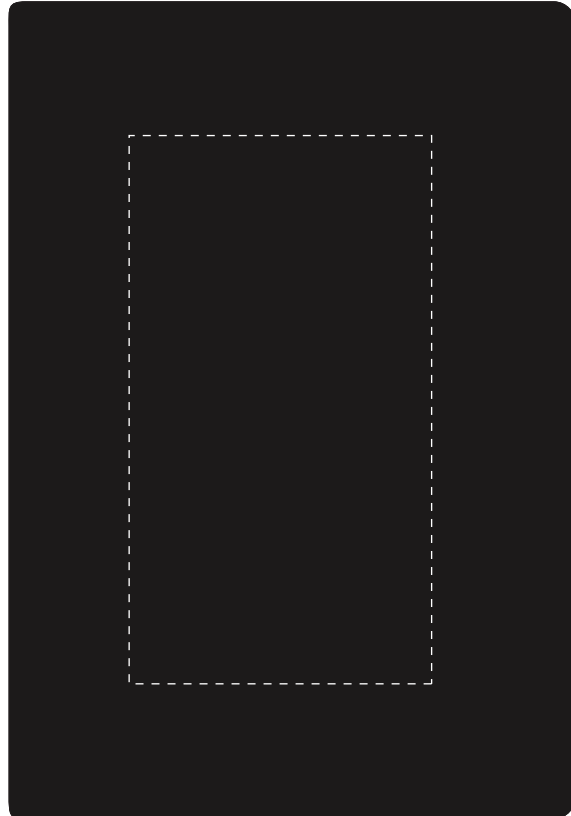

Your Ref:	Quantity:	Product Code: QS1000
Our Ref:	Version: 1	Product Colour: BLACK

**PRINTING CONCERNS:****PRODUCT INFO: DUE TO THE NATURE OF THE PRODUCT THE PRINT POSITION MAY VARY BY 2 - 3 MM**

We stock this item in the following colours

**PANTONE REFERENCE(S)**

● Debossing / Foil Blocking

ARTWORK SCALE 50%

- CENTRED TO PRINT AREA
- CENTRED TO NOTEBOOK

Product Image for visualisation  
- colours may vary

The dashed line is to demonstrate print area and will not appear on your printed item